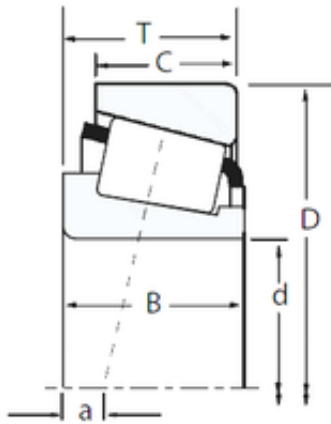

China 608 Bearing Supplier

timken bearing L68149/L68110 I68149/10 Timken SET13 Bearing

Bearing No. L68149/L68110

Size	34.987x59.131x15.875 mm
Bore Diameter	34,987 mm
Outer Diameter	59,131 mm
Width	15,875 mm
d	34,987 mm
D	59,131 mm
T	15,875 mm
B	16,764 mm
C	11,938 mm
R	0 mm
r	1,3 mm

L68149/L68110 Bearing 2D drawings and 3D CAD models